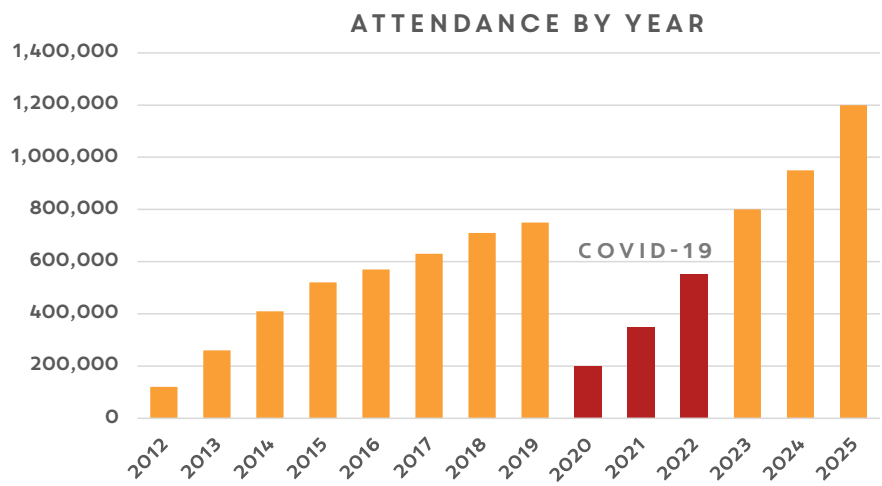

OVERVIEW, DEMOGRAPHICS & REACH

19401	NORRISTOWN	91,353	19446	LANSDALE	18,216
19403	AUDUBON	47,161	19422	BLUE BELL	14,115
19426	COLLEGEVILLE	36,149	19454	NORTH WALES	13,179
19038	GLENSIDE	21,111	19462	PLYMOUTH MTG.	12,686
19406	KING OF PRUSSIA	19,867	19464	POTTSTOWN	11,233

HISTORY

Founded in 1924, the zoo started with a small collection of animals and 16 acres of land. A century later, it is home to 100 animals and maintains a near 40-acre footprint.

VISITORS

Open year-round, Elmwood Park Zoo engages nearly 1 million visitors a year from across the Five-County Region. Our guests represent a broad socio-economic, racial, and ethnic diversity.

CERTIFIED AUTISM CENTER

In 2018, EPZ became the first zoo in the nation to be named a Certified Autism Center by the International Board of Credentialing and Continuing Education Standards (IBCCES) — and received its re-accreditation in 2025.

EDU-GAGEMENT

With animals who both amaze and educate, the zoo's prized public engagement and education programs serve as the cornerstone of our mission – from interpreting exhibits, to planning events, to performing programs.

EITC APPROVED

An Educational Improvement Organization under the Educational Improvement Tax Credit (EITC) program, approved companies can support Zoo education while receiving up to 90% of their donation back from the government!

AZA ACCREDITATION

One of only 240 institutions accredited by the Association of Zoos and Aquariums (AZA), Elmwood Park Zoo meets the highest level of care and industry standards in the animal world.

SOCIAL MEDIA

- Facebook: 127,000 followers
- Instagram: 45,500 followers
- TikTok: 27,500 followers
- Website: 1,050,144 visitors/year
- ZMail: 46,104 subscribers

Each Year, Elmwood Park Zoo brings in hundreds of thousands of attendees into Norristown from the Five-County Region and beyond.